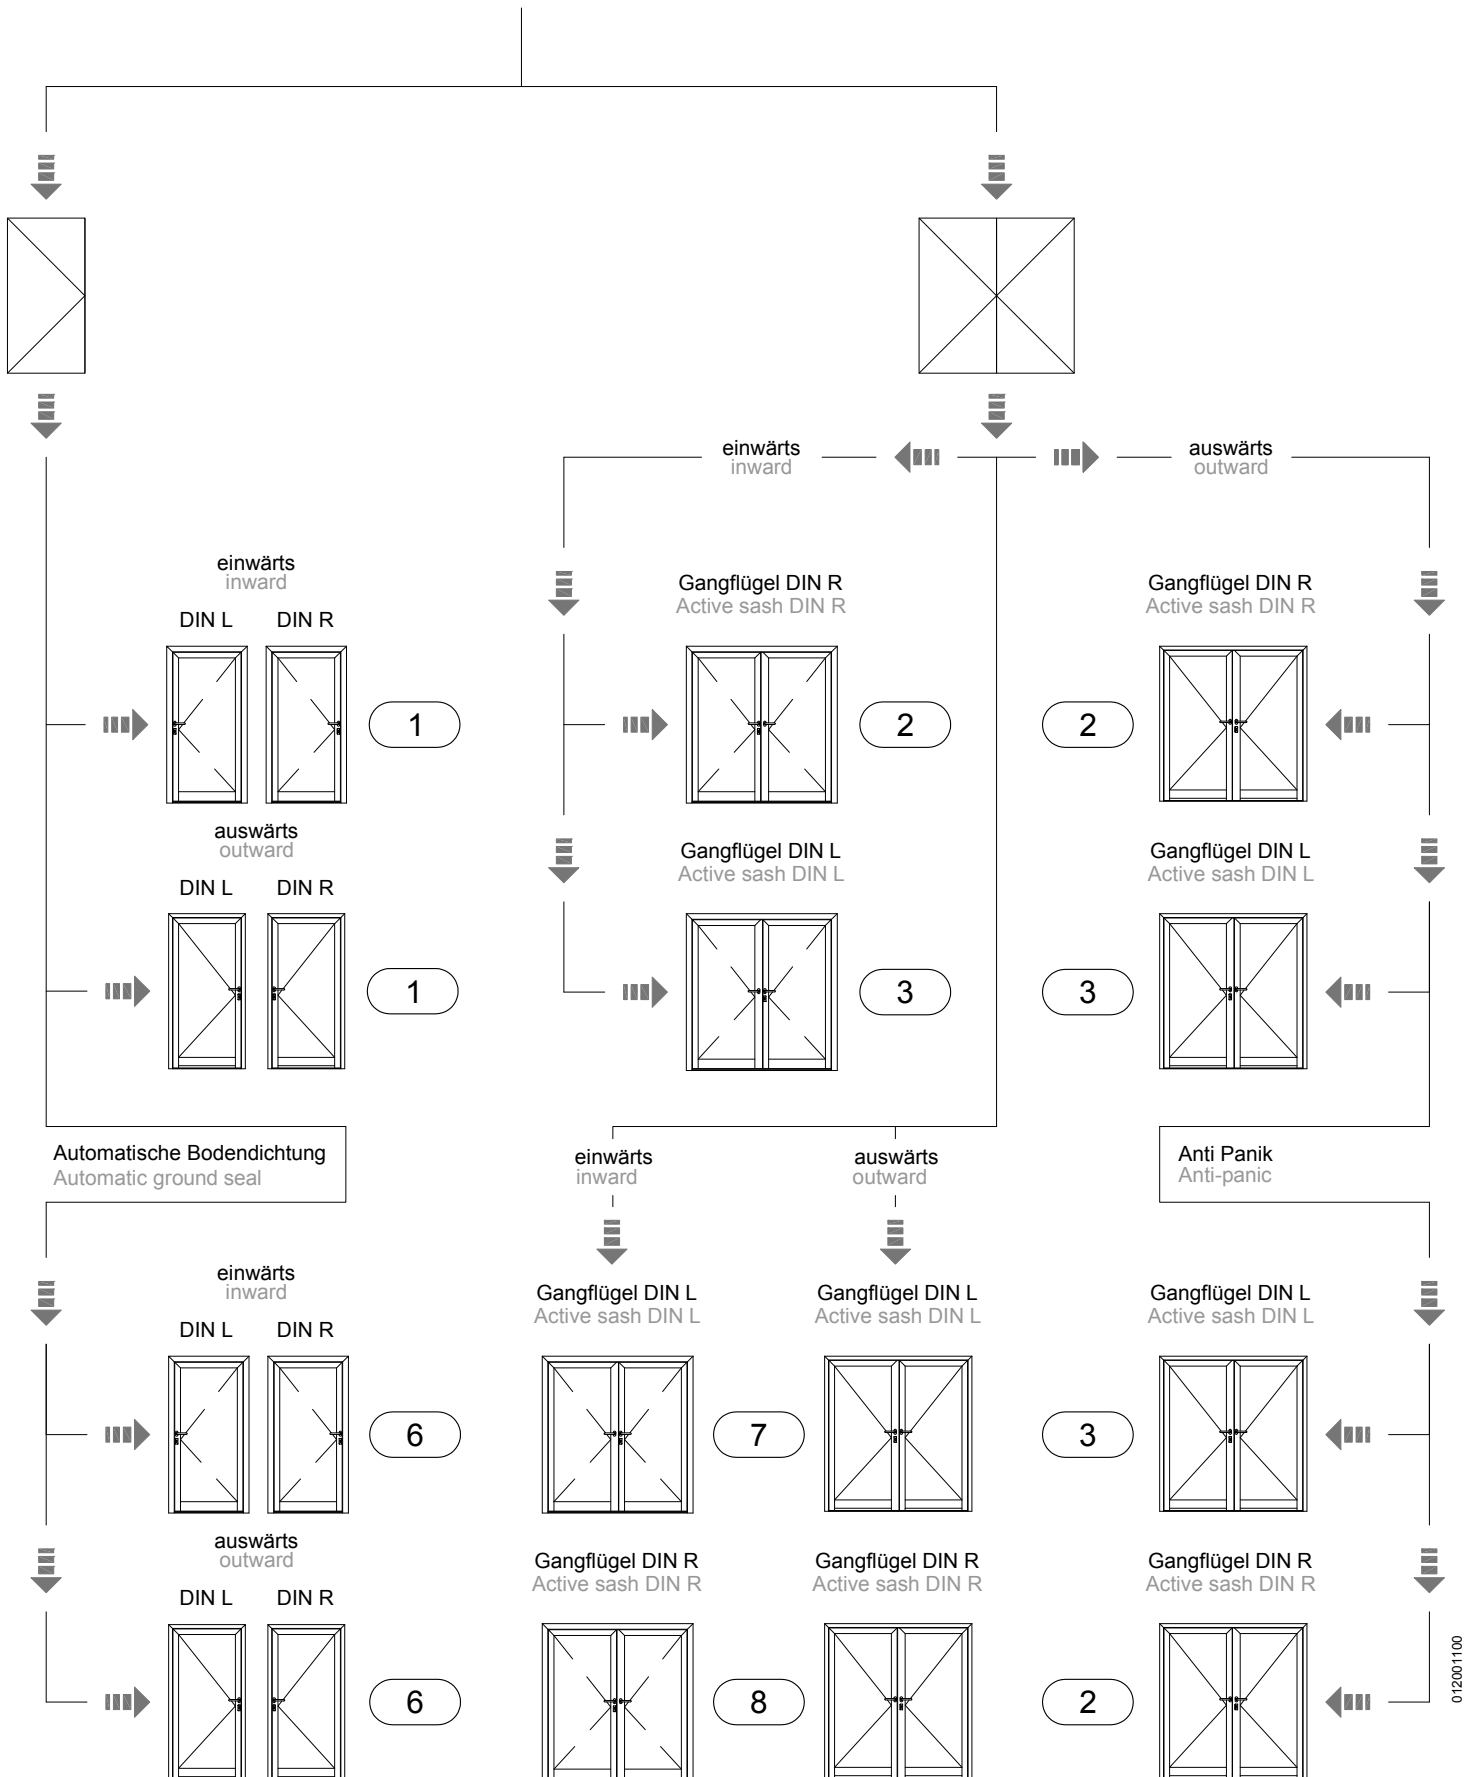

Tür Zubehörsatz Auswahl Sockeltür Door accessory set selection bottom rail door

012001100